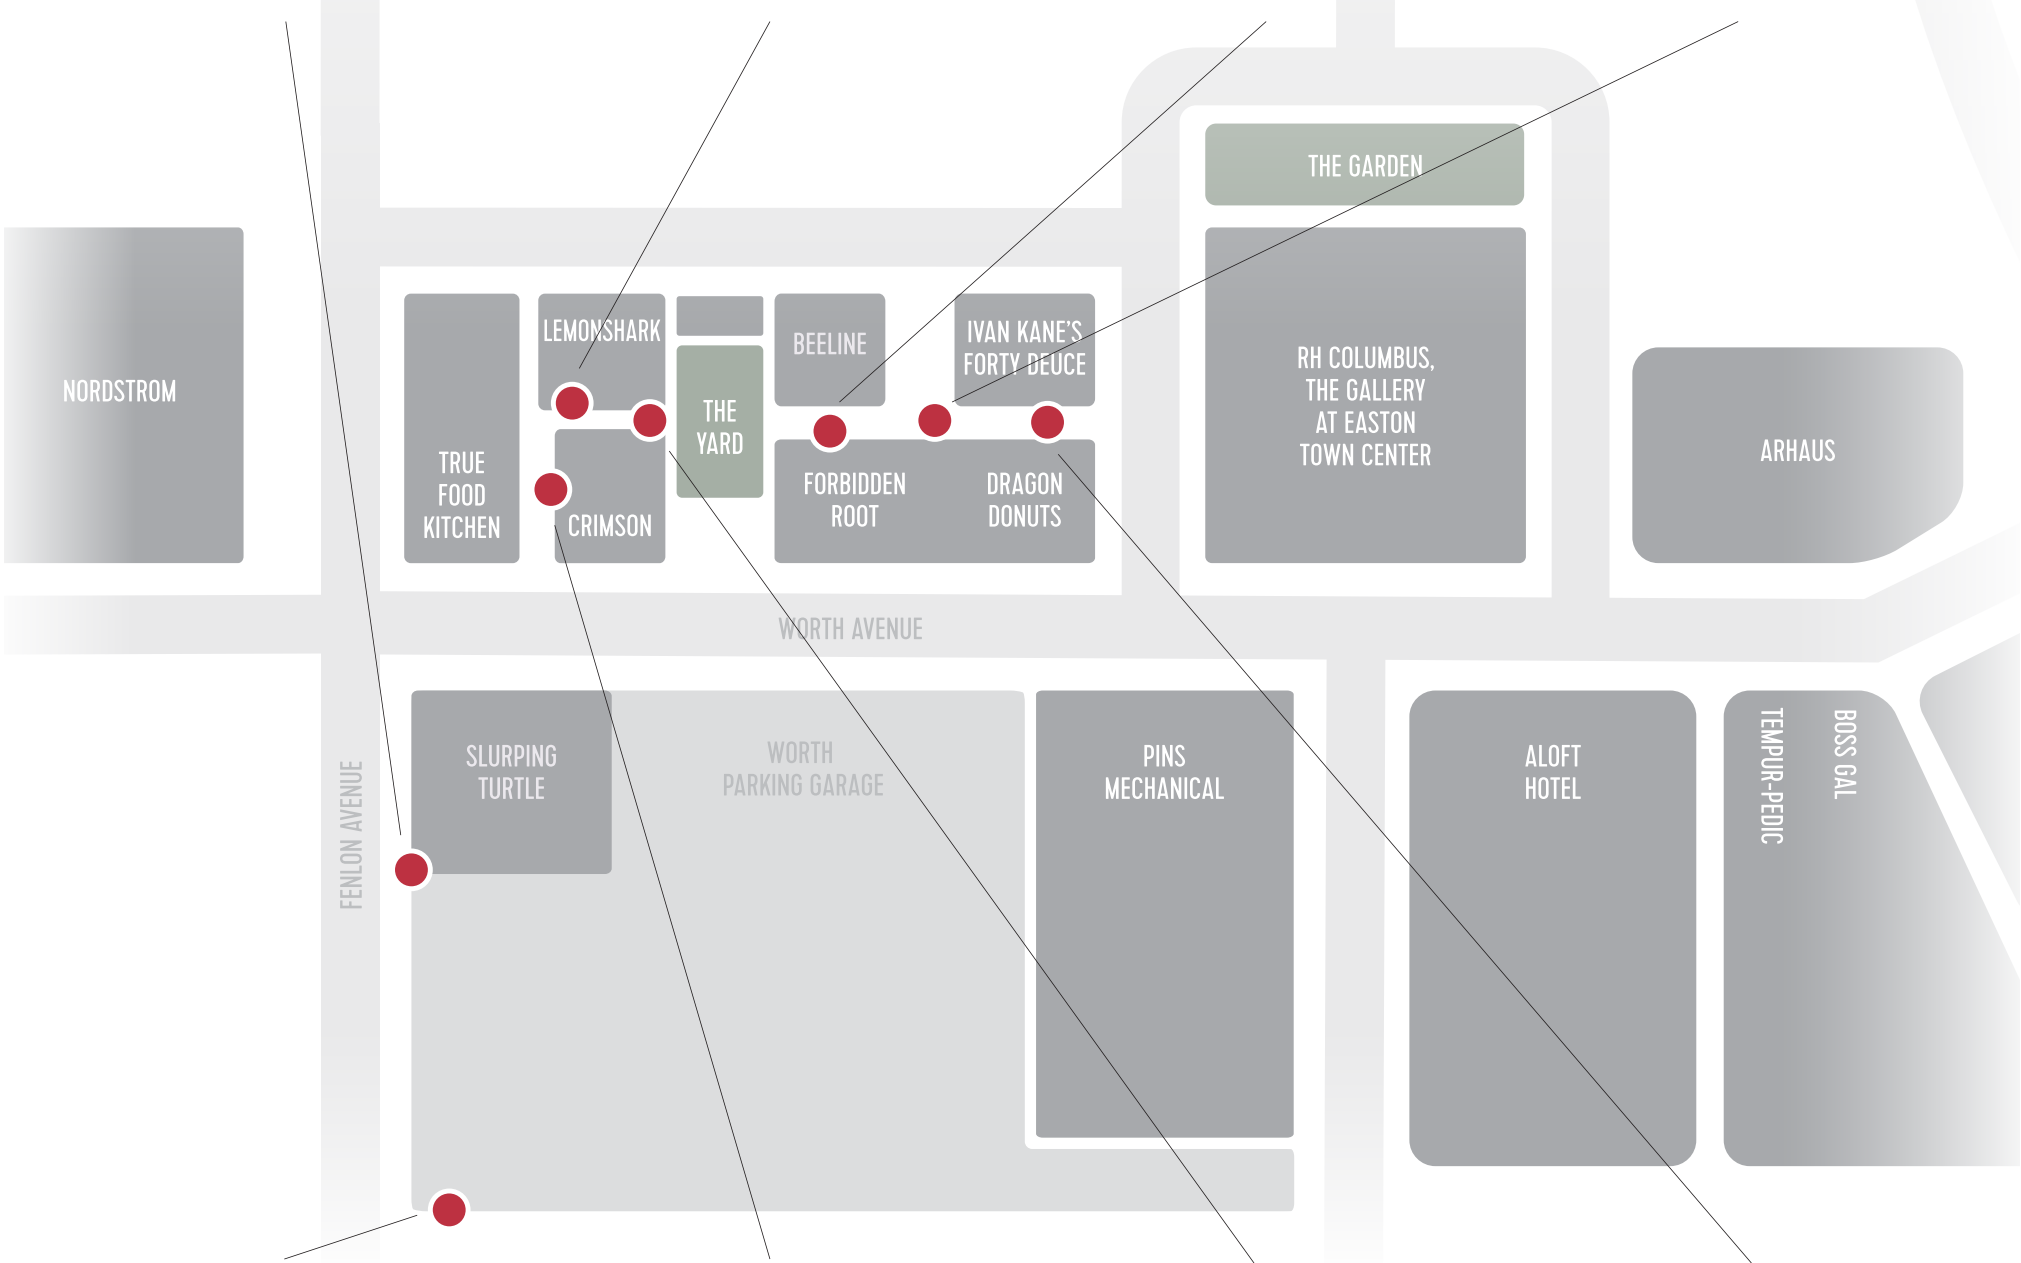

# EXPERIENCE THE ART EVOLUTION AT EASTON

**ENCHANTED POOL**  
ASHLEY D. PIERCE

**MAIDENSHIELD: STRENGTH IN NUMBERS**  
CATHERINE BELL SMITH

**THE LEVIATHAN**  
JACOB TANNER

**URBAN HEARTH**  
TORKWORKS

**WALT NEIL MURAL**  
VARIOUS MURAL ARTISTS

**TASTING NEW LIFE**  
BARBARA FANT AND DERRICK HICKMAN

**BIKE ARCH**  
KOBOLT STUDIOS

**UNTITLED**  
CLINT DAVIDSON