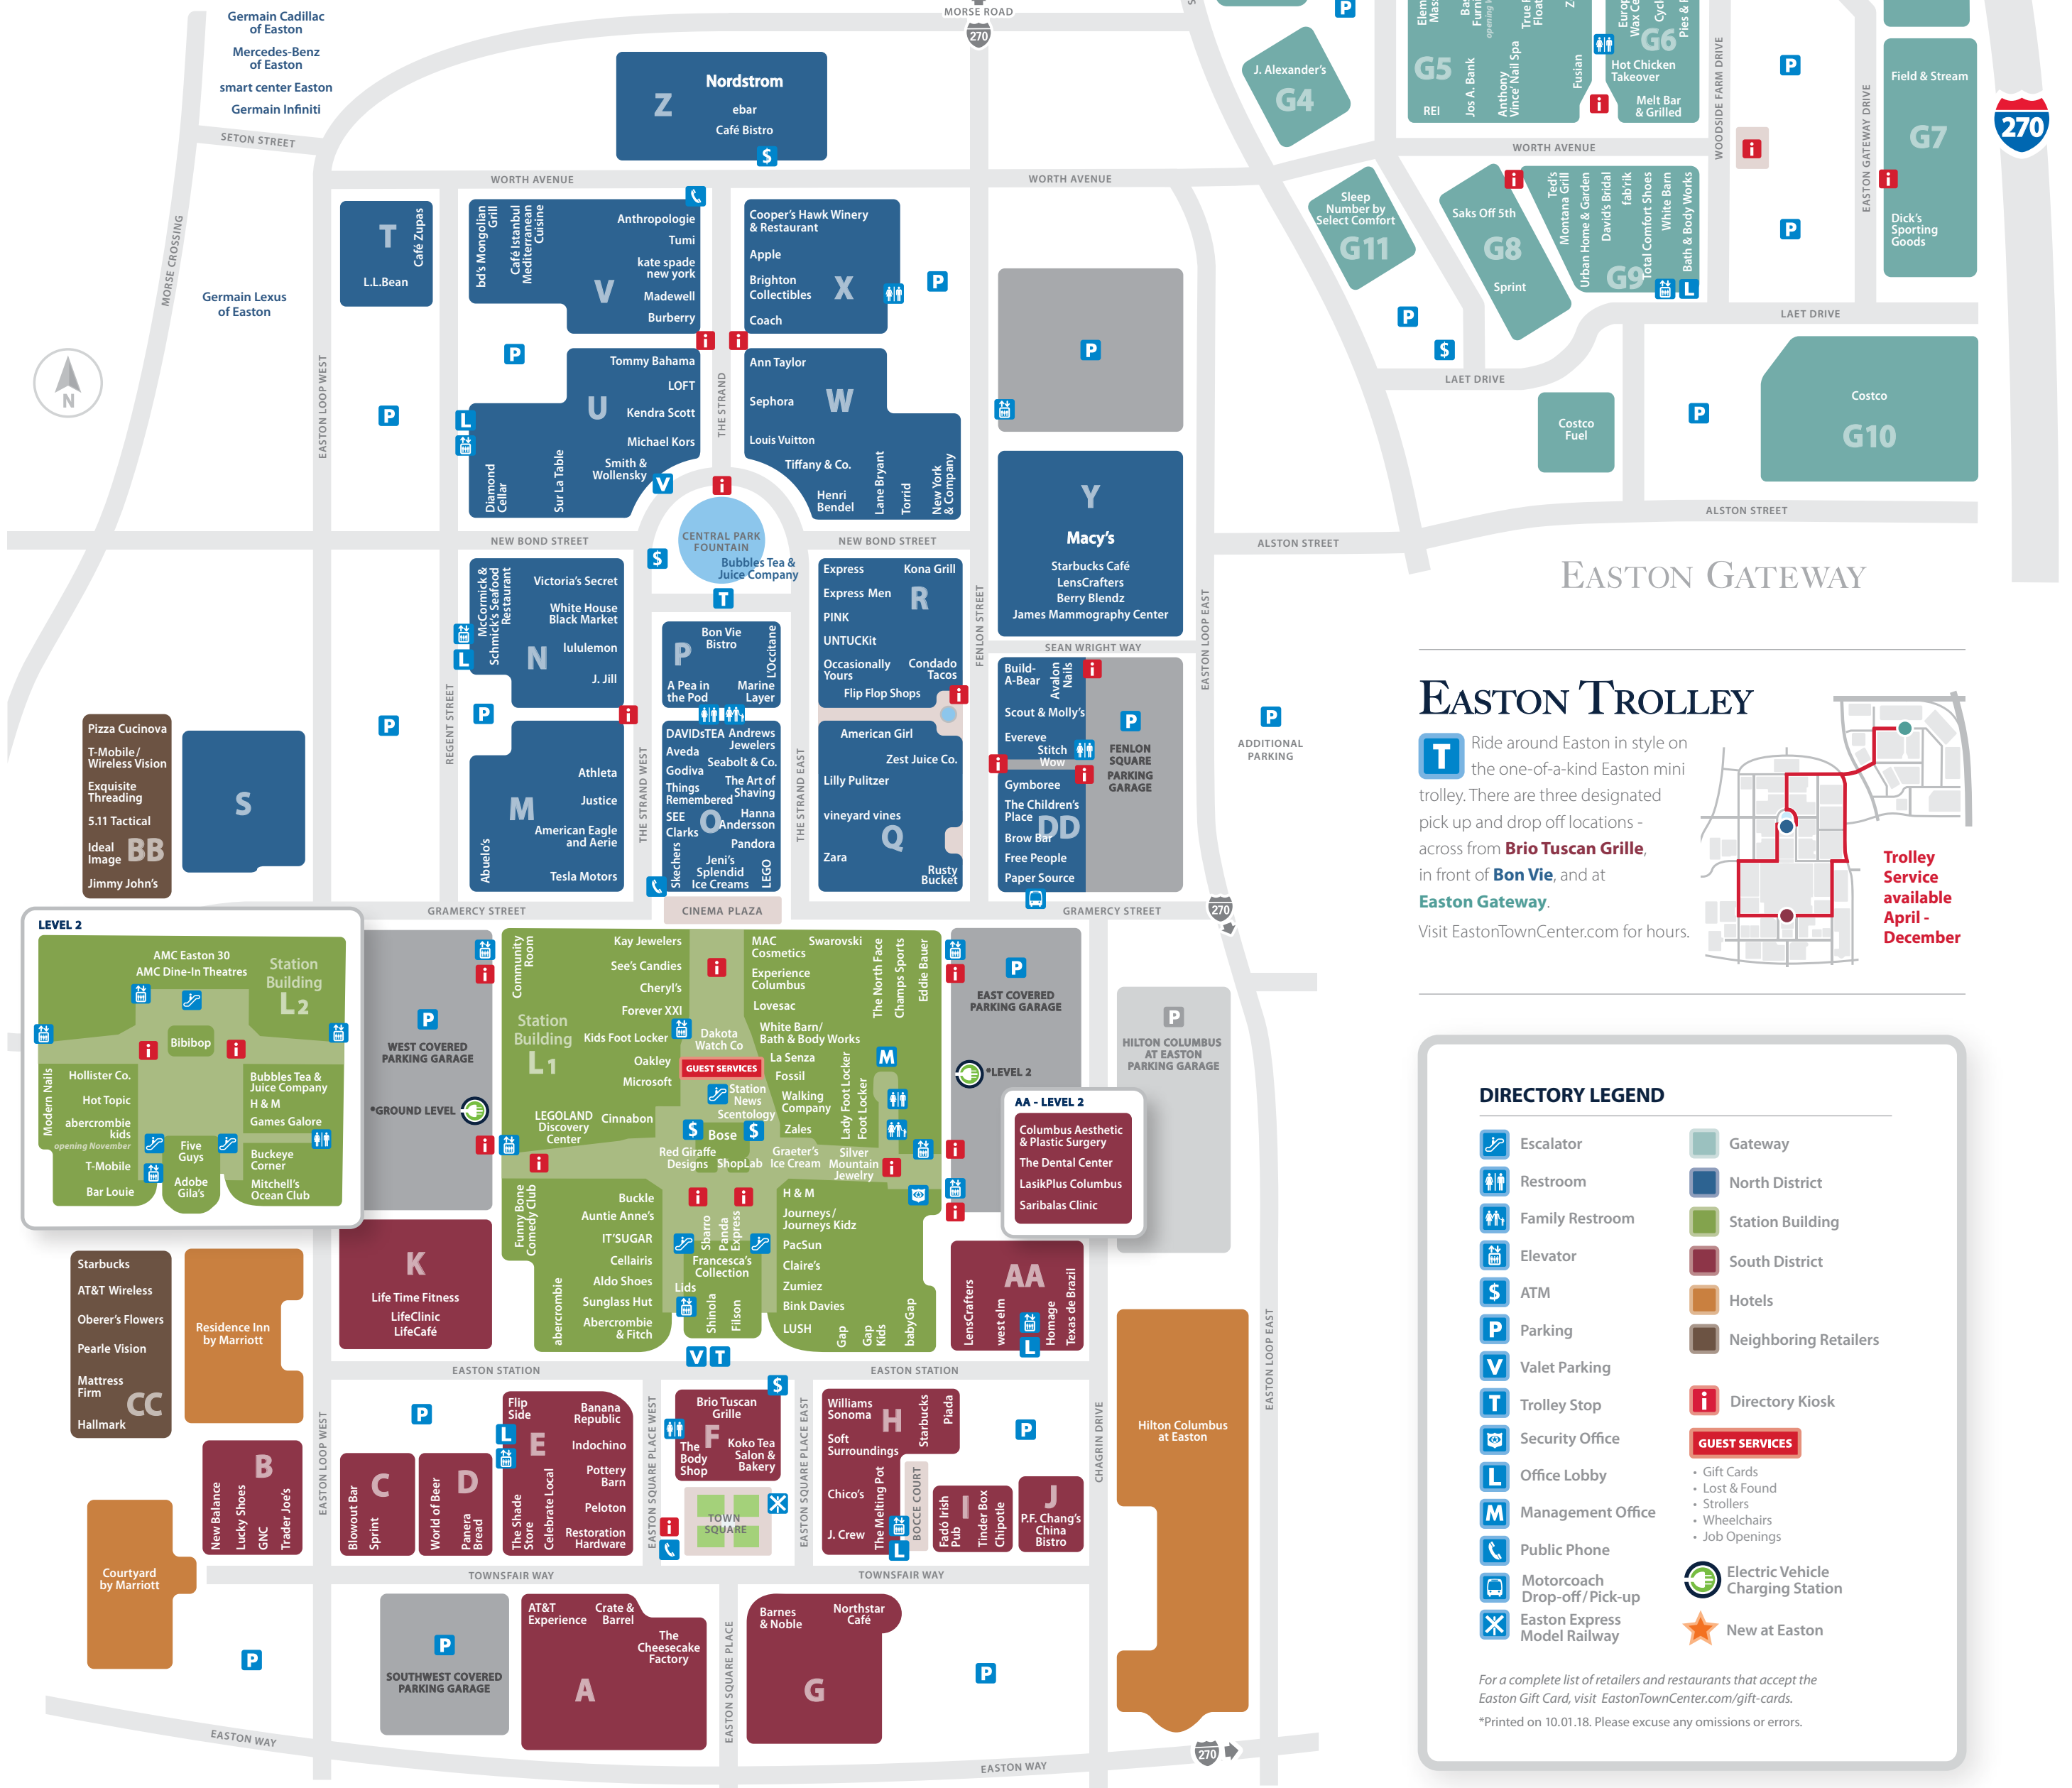

EASTON.

EASTON TOWN CENTER

EASTON TROLLEY

T Ride around Easton in style on the one-of-a-kind Easton mini trolley. There are three designated pick up and drop off locations - across from **Brio Tuscan Grille**, in front of **Bon Vie**, and at **Easton Gateway**. Visit EastonTownCenter.com for hours.

DIRECTORY LEGEND

- Escalator
- Restroom
- Family Restroom
- Elevator
- ATM
- Parking
- Valet Parking
- Trolley Stop
- Security Office
- Office Lobby
- Management Office
- Public Phone
- Motorcoach Drop-off/Pick-up
- Easton Express Model Railway
- Gateway
- North District
- Station Building
- South District
- Hotels
- Neighboring Retailers
- Directory Kiosk
- **GUEST SERVICES**
  - Gift Cards
  - Lost & Found
  - Strollers
  - Wheelchairs
  - Job Openings
- Electric Vehicle Charging Station
- New at Easton

For a complete list of retailers and restaurants that accept the Easton Gift Card, visit EastonTownCenter.com/gift-cards.
*Printed on 10.01.18. Please excuse any omissions or errors.

TOWN CENTER SHOPPING

1. vineyard vines.....Q
   - White House | Black Market.....Q
   - Zara.....Q
   - Zumiez.....L1
2. **CHILDREN'S APPAREL**
3. abercrombie kids.....L2
   - Express.....R
   - Filson.....L1
   - Forever XXI.....L1
   - The Children's Place.....DD
   - Forever XXI.....L1
   - GapKids.....L1
   - Gymboree.....DD
   - H&M.....L1, L2
   - Hanna Anderson.....O
   - J. Crew.....H
   - Justice.....M
   - Kids Foot Locker.....L1
   - Lady Foot Locker.....L1
   - L.L.Bean.....W
   - Marine Layer.....P
   - vineyard vines.....Q
   - Zara.....Q
4. **ACCESSORIES**
5. Andrews Jewelers.....O
   - Brighton Collectibles.....X
   - Cellairis.....L1
   - Claire's.....L1
   - Coach.....X
   - Dakota Watch Company.....L1
   - Diamond Cellar.....U
   - Filson.....L1
   - Fossil.....L1
   - Henri Bendel.....W
   - kate spade new york.....V
   - Kay Jewelers.....L1
   - Kendra Scott.....U
   - Lids.....L1
   - Louis Vuitton.....W
   - Michael Kors.....U
   - Occasionally Yours.....R
   - Pandora.....O

1. Red Giraffe Designs.....L1
   - Rock 'Em Socks at ShopLab.....L1
   - Shinola.....L1
   - Silver Mountain Jewelry.....L1
   - Stitch Wow.....DD
   - Pottery Barn.....E
   - Restoration Hardware.....E
   - The Shade Store.....E
   - Sur La Table.....U
   - Tesla Motors.....M
   - Things Remembered.....O
   - Tinder Box.....I
   - west elm.....AA
   - White Barn.....L1
   - Williams Sonoma.....H
2. **SHOES**
3. Aldo Shoes.....L1
   - Champs Sports.....L1
   - Clarks.....O
   - Flip Flop Shops.....R
   - Foot Locker.....L1
   - Journeys.....L1
   - Journeys Kidz.....L1
   - Kids Foot Locker.....L1
   - Lady Foot Locker.....L1
   - Lucky Shoes.....B
   - New Balance.....B
   - Skechers.....O
   - Walking Company.....L1
4. **OPTICAL**
5. LensCrafters.....AA, Y
   - Oakley.....L1
   - SEE.....O
   - Sunglass Hut.....L1
6. **DEPARTMENT STORES**
7. Macy's.....Y
   - Nordstrom.....Z
8. **HOME AND LEISURE**
9. Apple.....X
   - Barnes & Noble.....G
   - Bink Davies.....L1
   - Bose.....L1